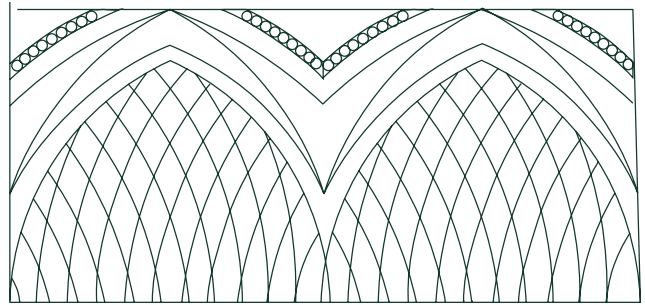

HQ Curved Crosshatch Template

DESIGN IDEAS*

Part# HG00476

**CURVED CROSSHATCH
DIAMOND STYLE**

CURVES AND MORE CURVES

CURVED CROSSHATCH

CURVED CROSSHATCH IN A SQUARE