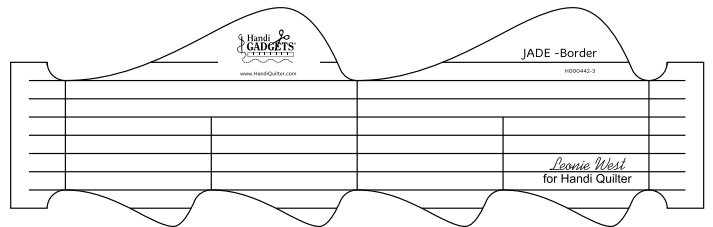

JADE - 2" and 4" Border 2 Templates in 1

DESIGN IDEAS

RULER AND DESIGNS NOT TO SCALE

JADE - The shape of the Jade Template Range comes from the leaves of the Jade plant. All Templates in the Jade Series work well together and compliment each other.

Designed as a border template, this template has both a 2-inch border and a 4-inch border.

Watch the video tutorial at HandiQuilter.com/ruler-of-the-month/

©2019 Handi Quilter • www.HandiQuilter.com • 1-877-MY-QUILT