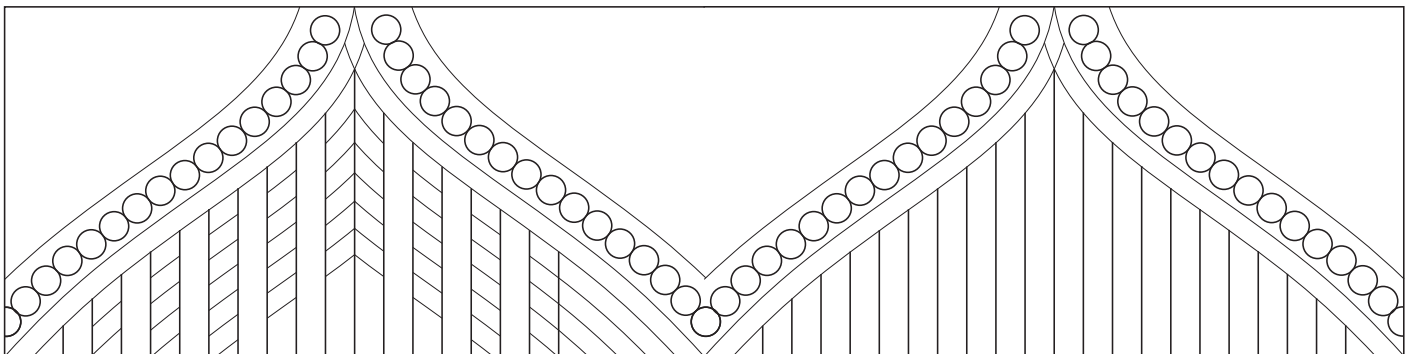

JADE - 12" Spinning Wave • DESIGN IDEAS

Watch the video tutorial at HandiQuilter.com/ruler-of-the-month/

©2019 Handi Quilter • www.HandiQuilter.com • 1-877-MY-QUILT

Bonnie West
for Handi Quilter