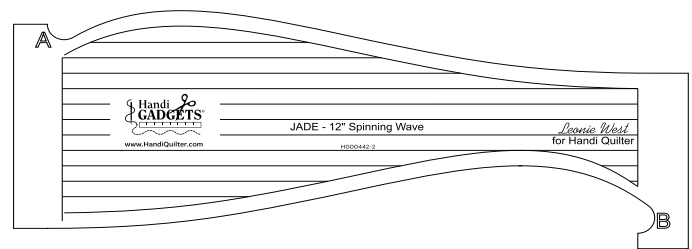

JADE - 12" Spinning Wave

DESIGN IDEAS

RULER AND DESIGNS NOT TO SCALE

JADE - The shape of the Jade Template Range comes from the leaves of the Jade plant. All Templates in the Jade Series work well together and compliment each other.

The Jade Wave Template stitches a beautiful wave to fill a block. This can be stitched using any number of rotations.

Watch the video tutorial at HandiQuilter.com/ruler-of-the-month/

©2019 Handi Quilter • www.HandiQuilter.com • 1-877-MY-QUILT