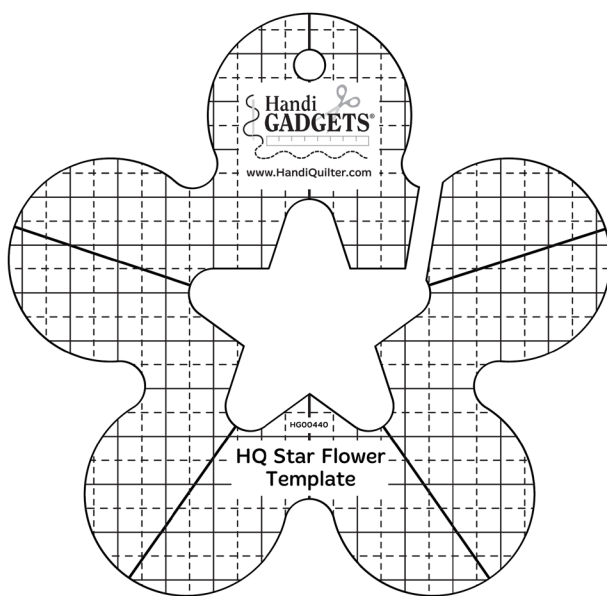

HQ STAR FLOWER TEMPLATE

DESIGN IDEAS

DOUBLE STAR

SPINNERS

CLOUDS

FIREWORK

Watch the video tutorial at HandiQuilter.me/ruler-of-the-month/

©2018 Handi Quilter • www.HandiQuilter.com • 1-877-MY-QUILT