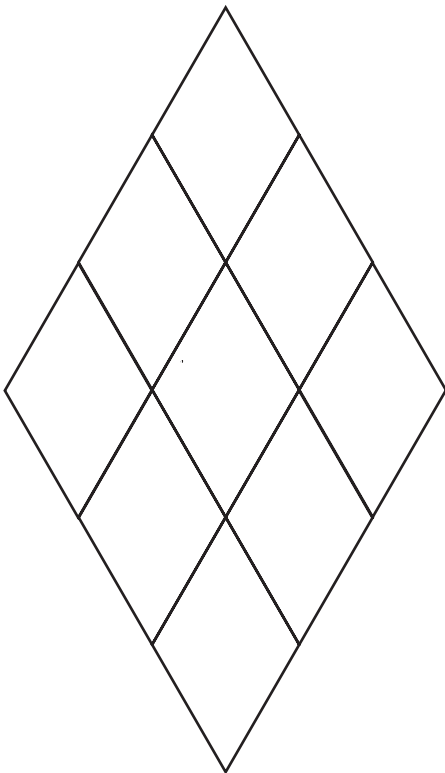

DIAMOND GRID