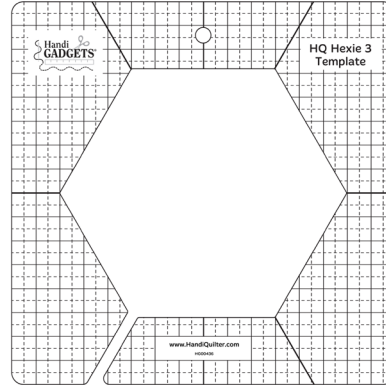

# HQ Hexie 3 Template

## DESIGN IDEAS

DIAMOND RIDGE

HALF HEX POINT

HEX ECHO

HEX SLICE

HEX EYE

HEX LINES

HEX SAND DOLLAR

OH MY HEX

DIAMOND GRID

CUBIE