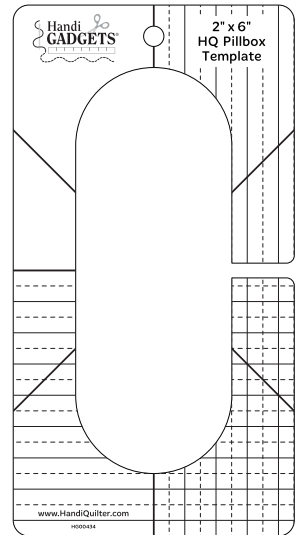

2" x 6" HQ Pillbox

DESIGN IDEAS

Watch the video tutorial at HandiQuilter.me/ruler-of-the-month/

©2018 Handi Quilter • www.HandiQuilter.com • 1-877-MY-QUILT

HQ Skinny Template • DESIGN IDEAS

Watch the video tutorial at HandiQuilter.me/ruler-of-the-month/