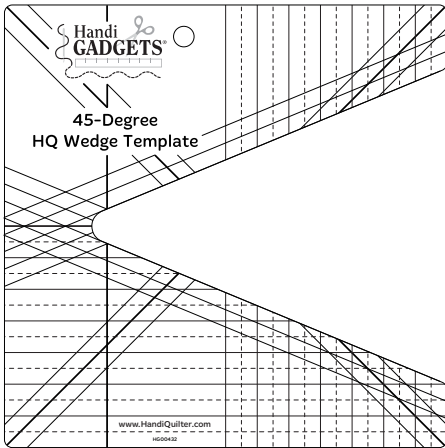

# 45-Degree HQ Wedge Template

## DESIGN IDEAS

DOUBLE DIAMONDS

CURTAINS

CONTINUOUS CURVE WEDGE

CURLS  
UNDER

A LINE UP  
AND DOWN

ECHO  
WEDGE

Watch the video tutorial at [HandiQuilter.me/ruler-of-the-month/](http://HandiQuilter.me/ruler-of-the-month/)