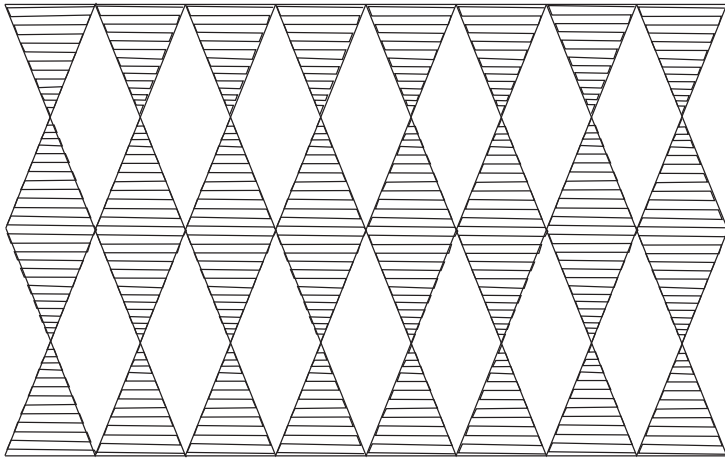

45-Degree HQ Wedge Template • DESIGN IDEAS

ARGYLE