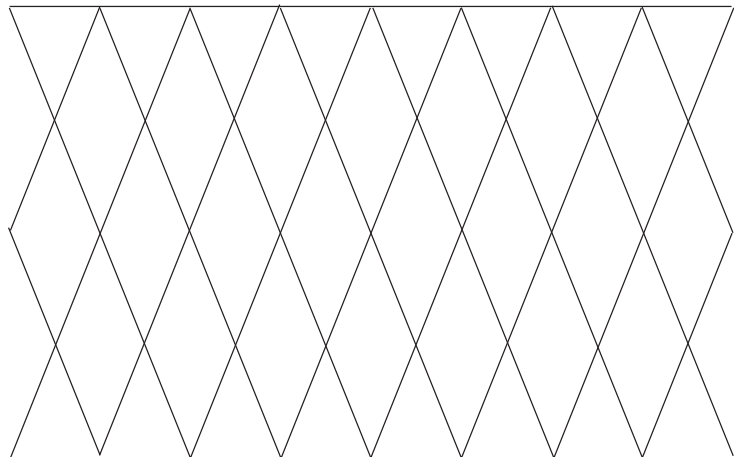

# 45-Degree HQ Wedge Template

## DESIGN IDEAS

DOUBLE DIAMONDS

CURTAINS

CONTINUOUS CURVE WEDGE

CURLS  
UNDER

A LINE UP  
AND DOWN

ECHO  
WEDGE

Watch the video tutorial at [HandiQuilter.me/ruler-of-the-month/](http://HandiQuilter.me/ruler-of-the-month/)

©2018 Handi Quilter • www.HandiQuilter.com • 1-877-MY-QUILT

45-Degree HQ Wedge Template • DESIGN IDEAS

ARGYLE

CURLY DIAMOND

DIAMOND LINES

DIAMOND TIGER

DIAMOND LINES 1

DIAMOND CROSSHATCH