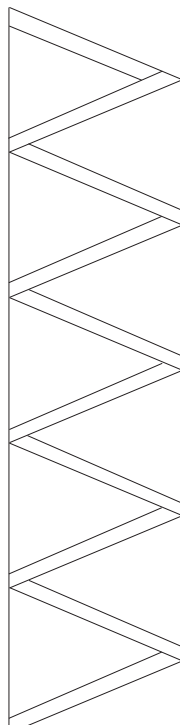

# 45-Degree HQ Wedge Template

## DESIGN IDEAS

DOUBLE DIAMONDS

CURTAINS

CONTINUOUS CURVE WEDGE

CURLS  
UNDER

A LINE UP  
AND DOWN

ECHO  
WEDGE

Watch the video tutorial at [HandiQuilter.me/ruler-of-the-month/](http://HandiQuilter.me/ruler-of-the-month/)

©2018 Handi Quilter • www.HandiQuilter.com • 1-877-MY-QUILT

45-Degree HQ Wedge Template • DESIGN IDEAS

ARGYLE

CURLY DIAMOND

DIAMOND LINES

DIAMOND TIGER

DIAMOND LINES 1

DIAMOND CROSSHATCH