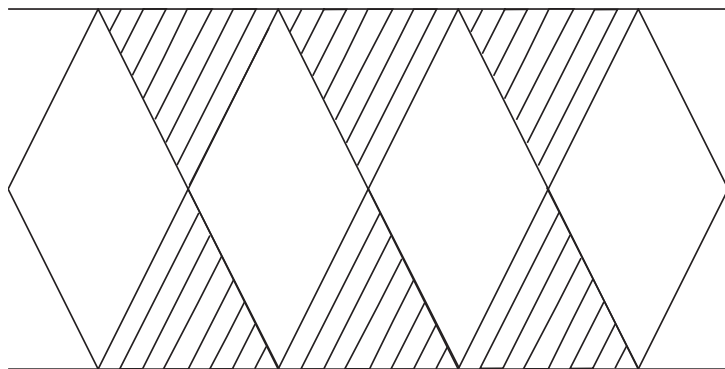

## DESIGN IDEAS

DOUBLE DIAMONDS

CURTAINS

CONTINUOUS CURVE WEDGE

CURLS  
UNDER

A LINE UP  
AND DOWN

ECHO  
WEDGE

Watch the video tutorial at [HandiQuilter.me/ruler-of-the-month/](http://HandiQuilter.me/ruler-of-the-month/)

©2018 Handi Quilter • www.HandiQuilter.com • 1-877-MY-QUILT

45-Degree HQ Wedge Template • DESIGN IDEAS

ARGYLE

CURLY DIAMOND

DIAMOND LINES

DIAMOND TIGER

DIAMOND LINES 1

DIAMOND CROSSHATCH