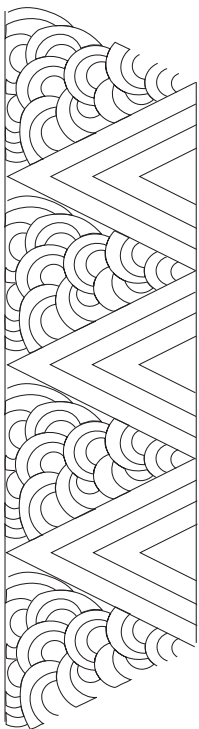

# 45-Degree HQ Wedge Template

## DESIGN IDEAS

DOUBLE DIAMONDS

CURTAINS

CONTINUOUS CURVE WEDGE

CURLS  
UNDER

A LINE UP  
AND DOWN

ECHO  
WEDGE

Watch the video tutorial at [HandiQuilter.me/ruler-of-the-month/](http://HandiQuilter.me/ruler-of-the-month/)

©2018 Handi Quilter • www.HandiQuilter.com • 1-877-MY-QUILT

45-Degree HQ Wedge Template • DESIGN IDEAS

ARGYLE

CURLY DIAMOND

DIAMOND LINES

DIAMOND TIGER

DIAMOND LINES 1

DIAMOND CROSSHATCH