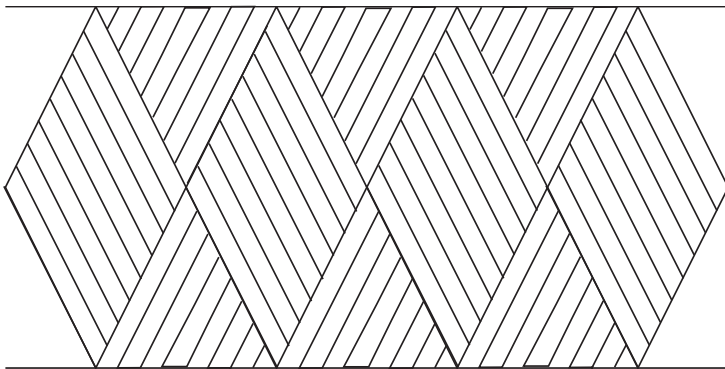

## DESIGN IDEAS

DOUBLE DIAMONDS

CURTAINS

CONTINUOUS CURVE WEDGE

CURLS  
UNDER

A LINE UP  
AND DOWN

ECHO  
WEDGE

Watch the video tutorial at [HandiQuilter.me/ruler-of-the-month/](http://HandiQuilter.me/ruler-of-the-month/)

©2018 Handi Quilter • www.HandiQuilter.com • 1-877-MY-QUILT

45-Degree HQ Wedge Template • DESIGN IDEAS

ARGYLE

CURLY DIAMOND

DIAMOND LINES

DIAMOND TIGER

DIAMOND LINES 1

DIAMOND CROSSHATCH