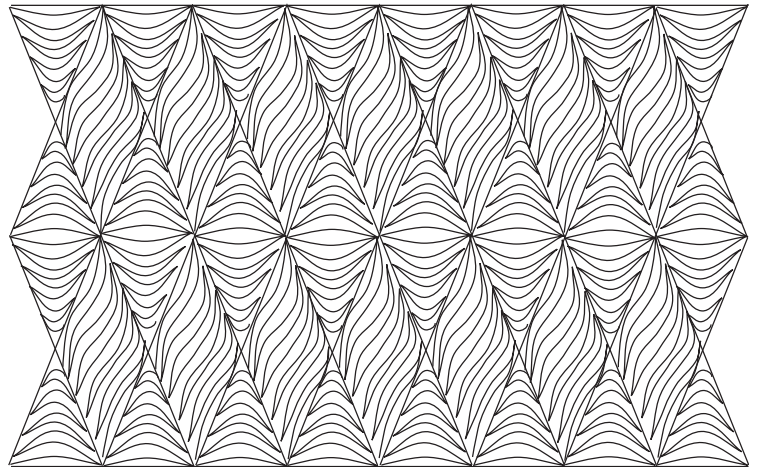

## DESIGN IDEAS

DOUBLE DIAMONDS

CURTAINS

CONTINUOUS CURVE WEDGE

CURLS  
UNDER

A LINE UP  
AND DOWN

ECHO  
WEDGE

Watch the video tutorial at [HandiQuilter.me/ruler-of-the-month/](http://HandiQuilter.me/ruler-of-the-month/)

©2018 Handi Quilter • www.HandiQuilter.com • 1-877-MY-QUILT

45-Degree HQ Wedge Template • DESIGN IDEAS

ARGYLE

CURLY DIAMOND

DIAMOND LINES

DIAMOND TIGER

DIAMOND LINES 1

DIAMOND CROSSHATCH