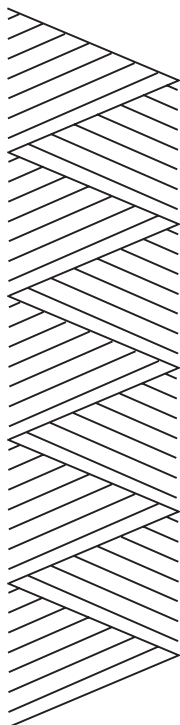

# 45-Degree HQ Wedge Template

## DESIGN IDEAS

DOUBLE DIAMONDS

CURTAINS

CONTINUOUS CURVE WEDGE

CURLS  
UNDER

A LINE UP  
AND DOWN

ECHO  
WEDGE

Watch the video tutorial at [HandiQuilter.me/ruler-of-the-month/](http://HandiQuilter.me/ruler-of-the-month/)

©2018 Handi Quilter • www.HandiQuilter.com • 1-877-MY-QUILT

45-Degree HQ Wedge Template • DESIGN IDEAS

ARGYLE

CURLY DIAMOND

DIAMOND LINES

DIAMOND TIGER

DIAMOND LINES 1

DIAMOND CROSSHATCH