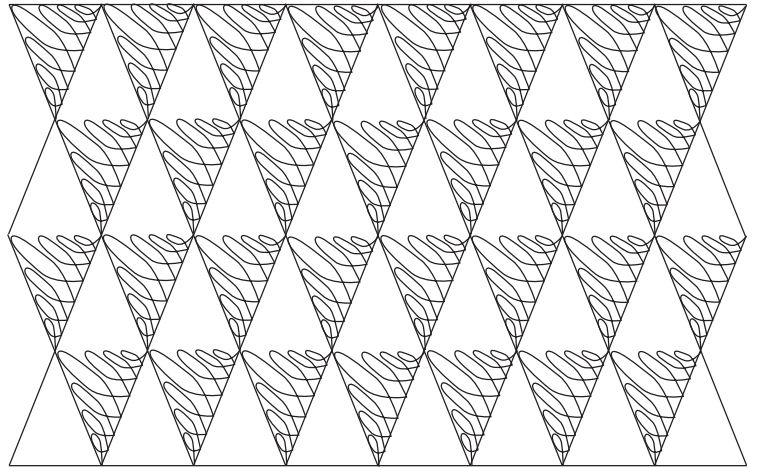

CURLY DIAMOND